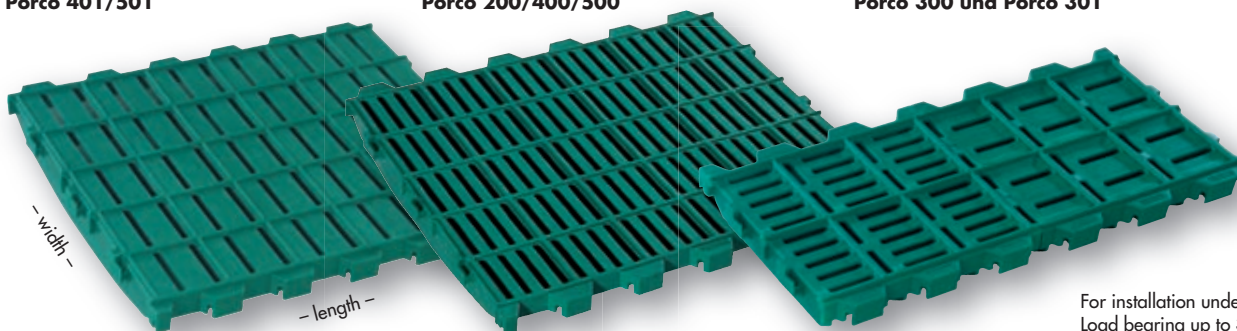

Piccolino 800
Piccolino 801

Piccolino 450
Piccolino 451

Combinable with Piccoletto 810

Weaner-Plastic slats for flatdecks and grower pens made of PP - Polypropylen

Piccoletto-weaner slats	sizes mm width x length	gap width	bar width	support high	weight/ piece	for weaners up to	prices on request
Piccolino 450	450 x 800	10 mm	10 mm	12 mm	2.65 kg	60 kg	
Piccolino 451	450 x 800	solide surface slat with 2% openings		12 mm	2.85 kg		
Piccolino 800	800 x 800	10 mm	10 mm	12 mm	5.45 kg		
Piccolino 801	800 x 800	solide surface slat with 2% openings		12 mm	5.90 kg		
End piece	-	-	-	12 mm	0.01 kg	-	

Please take note of our „storage- and installation instructions“ for plastic slats on page 15.

Porco - sow slats and Picco - weaner slats for farrowing pens

Porco 401/501

Porco 200/400/500

Porco 300 und Porco 301

For installation under the sow.
Load bearing up to **300 kg**.

Sow slats for straight and diagonal farrowing pens made of PP - Polypropylen

Porco-sow slats	sizes mm width x length	gap width	bar width	support high	weight/ piece	farrowing pens	prices on request
Porco 200	200 x 400	10 mm	15 mm	12 mm	0.72 kg	diagonal	
Porco 300	300 x 300	10 mm	15 mm	12 mm	0.92 kg	straight	
Porco 301	300 x 300	solide surface slat with 15% openings		12 mm	0.97 kg	straight	
Porco 400	400 x 600	10 mm	15 mm	12 mm	2.35 kg	diagonal	
Porco 401	400 x 600	solide surface slat with 15% openings		12 mm	2.50 kg	diagonal	
Porco 500	500 x 600	10 mm	15 mm	12 mm	3.30 kg	diagonal	
Porco 501	500 x 600	solide surface slat with 15% openings		12 mm	3.40 kg	diagonal	
End piece	—	—	—	12 mm	0.01 kg	—	
Manure flap	160 x 180	stainless steel			1.15 kg	diagonal	