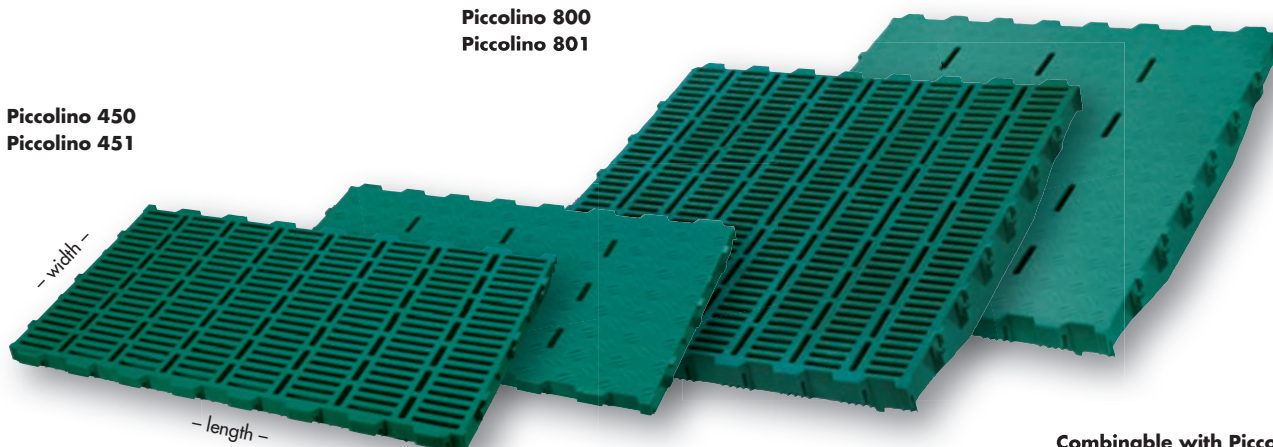

Piccoletto and Piccolino - weaner slats for flatdecks

Piccoletto 810-natural

Piccoletto 810-green

Combinable with
Piccolino 800 and Piccolino 801

Weaner-Plastic slats for flatdecks made of PP - Polypropylen

Piccolino 800
Piccolino 801

Piccolino 450
Piccolino 451

Combinable with Piccoletto 810

Weaner-Plastic slats for flatdecks and grower pens made of PP - Polypropylen

Piccoletto-weaner slats	sizes mm width x length	gap width	bar width	support high	weight/ piece	for weaners up to	prices on request
Piccolino 450	450 x 800	10 mm	10 mm	12 mm	2.65 kg	60 kg	
Piccolino 451	450 x 800	solide surface slat with 2% openings		12 mm	2.85 kg		
Piccolino 800	800 x 800	10 mm	10 mm	12 mm	5.45 kg		
Piccolino 801	800 x 800	solide surface slat with 2% openings		12 mm	5.90 kg		
End piece	-	-	-	12 mm	0.01 kg	-	

For installation under the sow.
Load bearing up to **300 kg**.

Sow slats for straight and diagonal farrowing pens made of PP - Polypropylen

Porco-sow slats	sizes mm width x length	gap width	bar width	support high	weight/ piece	farrowing pens	prices on request
Porco 200	200 x 400	10 mm	15 mm	12 mm	0.72 kg	diagonal	
Porco 300	300 x 300	10 mm	15 mm	12 mm	0.92 kg	straight	
Porco 301	300 x 300	solide surface slat with 15% openings		12 mm	0.97 kg	straight	
Porco 400	400 x 600	10 mm	15 mm	12 mm	2.35 kg	diagonal	
Porco 401	400 x 600	solide surface slat with 15% openings		12 mm	2.50 kg	diagonal	
Porco 500	500 x 600	10 mm	15 mm	12 mm	3.30 kg	diagonal	
Porco 501	500 x 600	solide surface slat with 15% openings		12 mm	3.40 kg	diagonal	
End piece	—	—	—	12 mm	0.01 kg	—	
Manure flap	160 x 180	stainless steel			1.15 kg	diagonal	