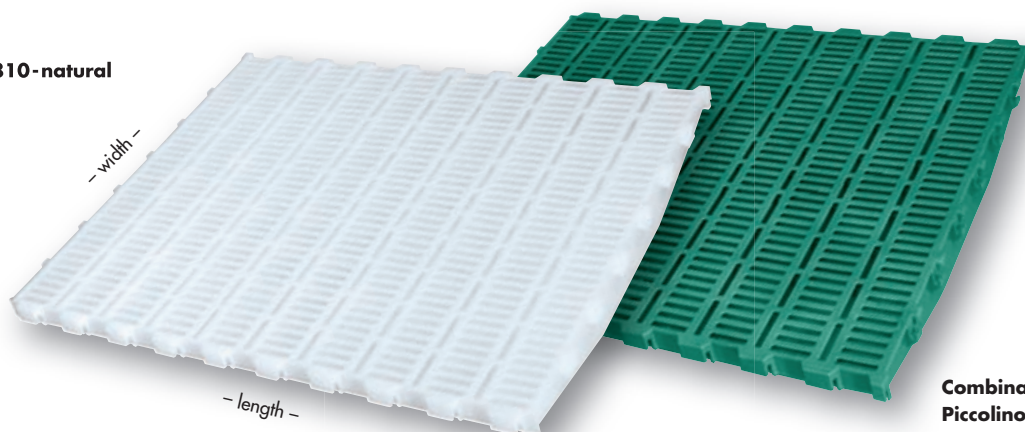

Piccoletto and Piccolino - weaner slats for flatdecks

Piccoletto 810-natural

Piccoletto 810-green

Combinable with
Piccolino 800 and Piccolino 801

Weaner-Plastic slats for flatdecks made of PP - Polypropylen

Piccoletto-weaner slats	sizes mm width x length	gap width	bar width	support high	weight/ piece	for weaners up to	prices on request
Piccoletto 810-natural	800 x 1000	10 mm	10 mm	12 mm	5.75 kg	40 kg	
Piccoletto 810-green	800 x 1000	10 mm	10 mm	12 mm	5.75 kg		

Piccolino 800
Piccolino 801

Piccolino 450
Piccolino 451

Combinable with Piccoletto 810

Weaner-Plastic slats for flatdecks and grower pens made of PP - Polypropylen

Piccoletto-weaner slats	sizes mm width x length	gap width	bar width	support high	weight/ piece	for weaners up to	prices on request
Piccolino 450	450 x 800	10 mm	10 mm	12 mm	2.65 kg	60 kg	
Piccolino 451	450 x 800	solide surface slat with 2% openings		12 mm	2.85 kg		
Piccolino 800	800 x 800	10 mm	10 mm	12 mm	5.45 kg		
Piccolino 801	800 x 800	solide surface slat with 2% openings		12 mm	5.90 kg		
End piece	-	-	-	12 mm	0.01 kg	-	

Picco 200/300/400/500

For installation in piglet areas and slatted walkways.
Load bearing up to **150 kg** (short-time).

Weaner slats for straight farrowing pens made of PP - Polypropylen

Picco-weaner slats	sizes mm width x length	gap width	bar width	support high	weight/ piece	for type of pen	prices on request
Picco 200	200 x 400	10 mm	10 mm	12 mm	0.54 kg	straight farrowing pens (in piglet areas) and slatted walkways	
Picco 300	300 x 400	10 mm	10 mm	12 mm	0.90 kg		
Picco 400	400 x 800	10 mm	10 mm	12 mm	2.50 kg		
Picco 500	500 x 800	10 mm	10 mm	12 mm	3.70 kg		
End piece	—	—	—	12 mm	0.01 kg		