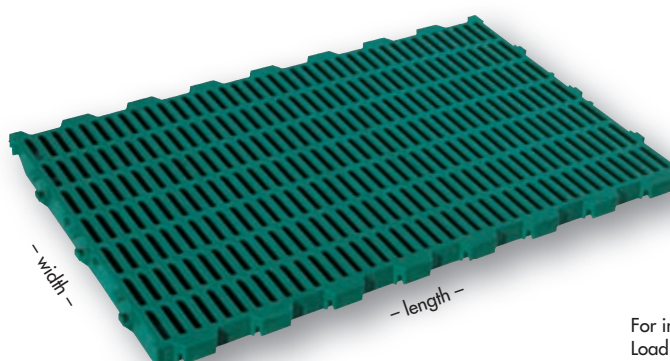

Picco 200/300/400/500

For installation in piglet areas and slatted walkways.
Load bearing up to **150 kg** (short-time).

Weaner slats for straight farrowing pens made of PP - Polypropylen

Picco-weaner slats	sizes mm width x length	gap width	bar width	support high	weight/ piece	for type of pen	prices on request
Picco 200	200 x 400	10 mm	10 mm	12 mm	0.54 kg	straight farrowing pens (in piglet areas) and slatted walkways	
Picco 300	300 x 400	10 mm	10 mm	12 mm	0.90 kg		
Picco 400	400 x 800	10 mm	10 mm	12 mm	2.50 kg		
Picco 500	500 x 800	10 mm	10 mm	12 mm	3.70 kg		
End piece	—	—	—	12 mm	0.01 kg		

Please take note of our „storage- and installation instructions“ for plastic slats on page 15.